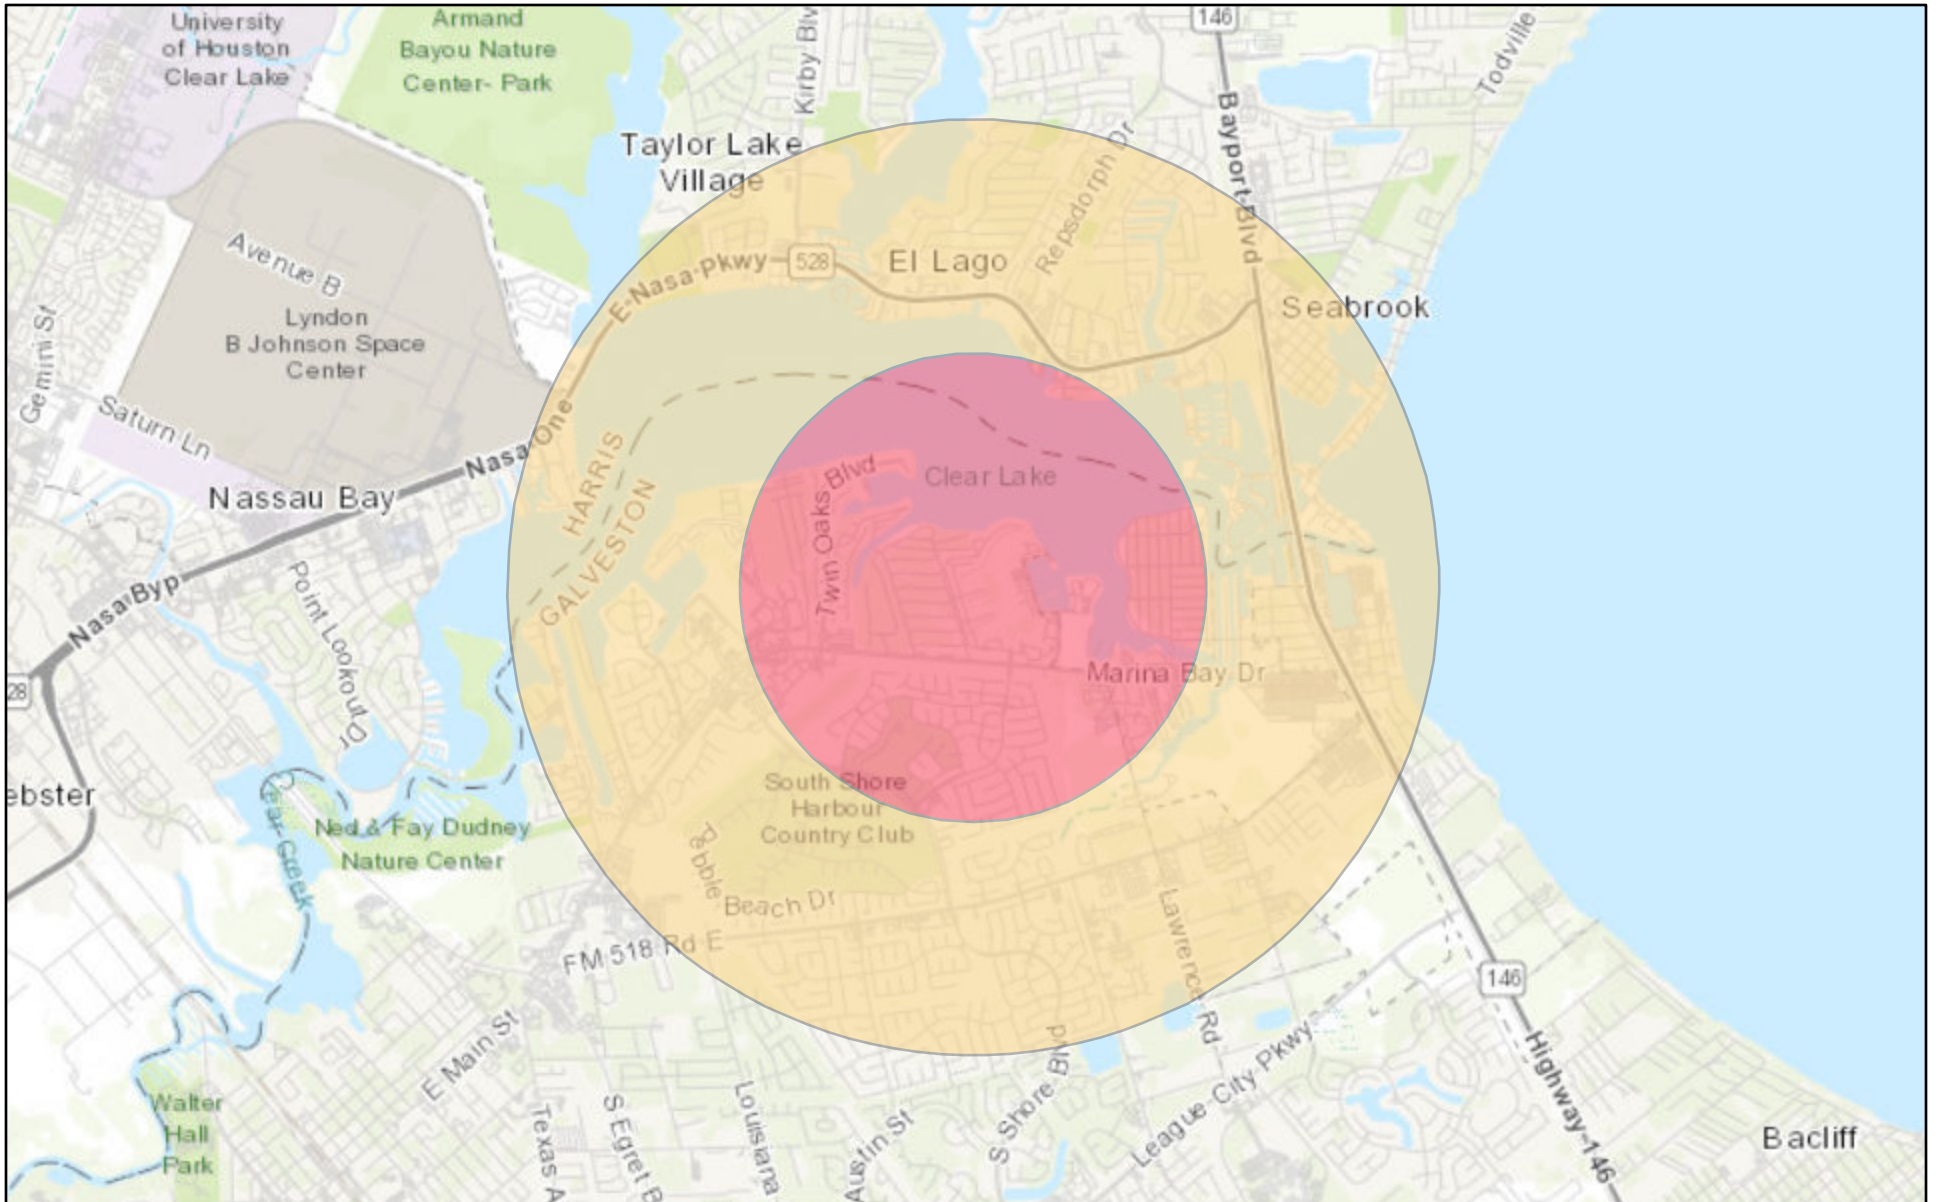

Lethal Bronzing Galveston County Quarantined Area

5/19/2026

 Core Area  Quarantined Area

City of Houston, HPB, Texas Parks & Wildlife, Esri, HERE, Garmin, INCREMENT P, USGS, METI/NASA, NGA, EPA, USDA